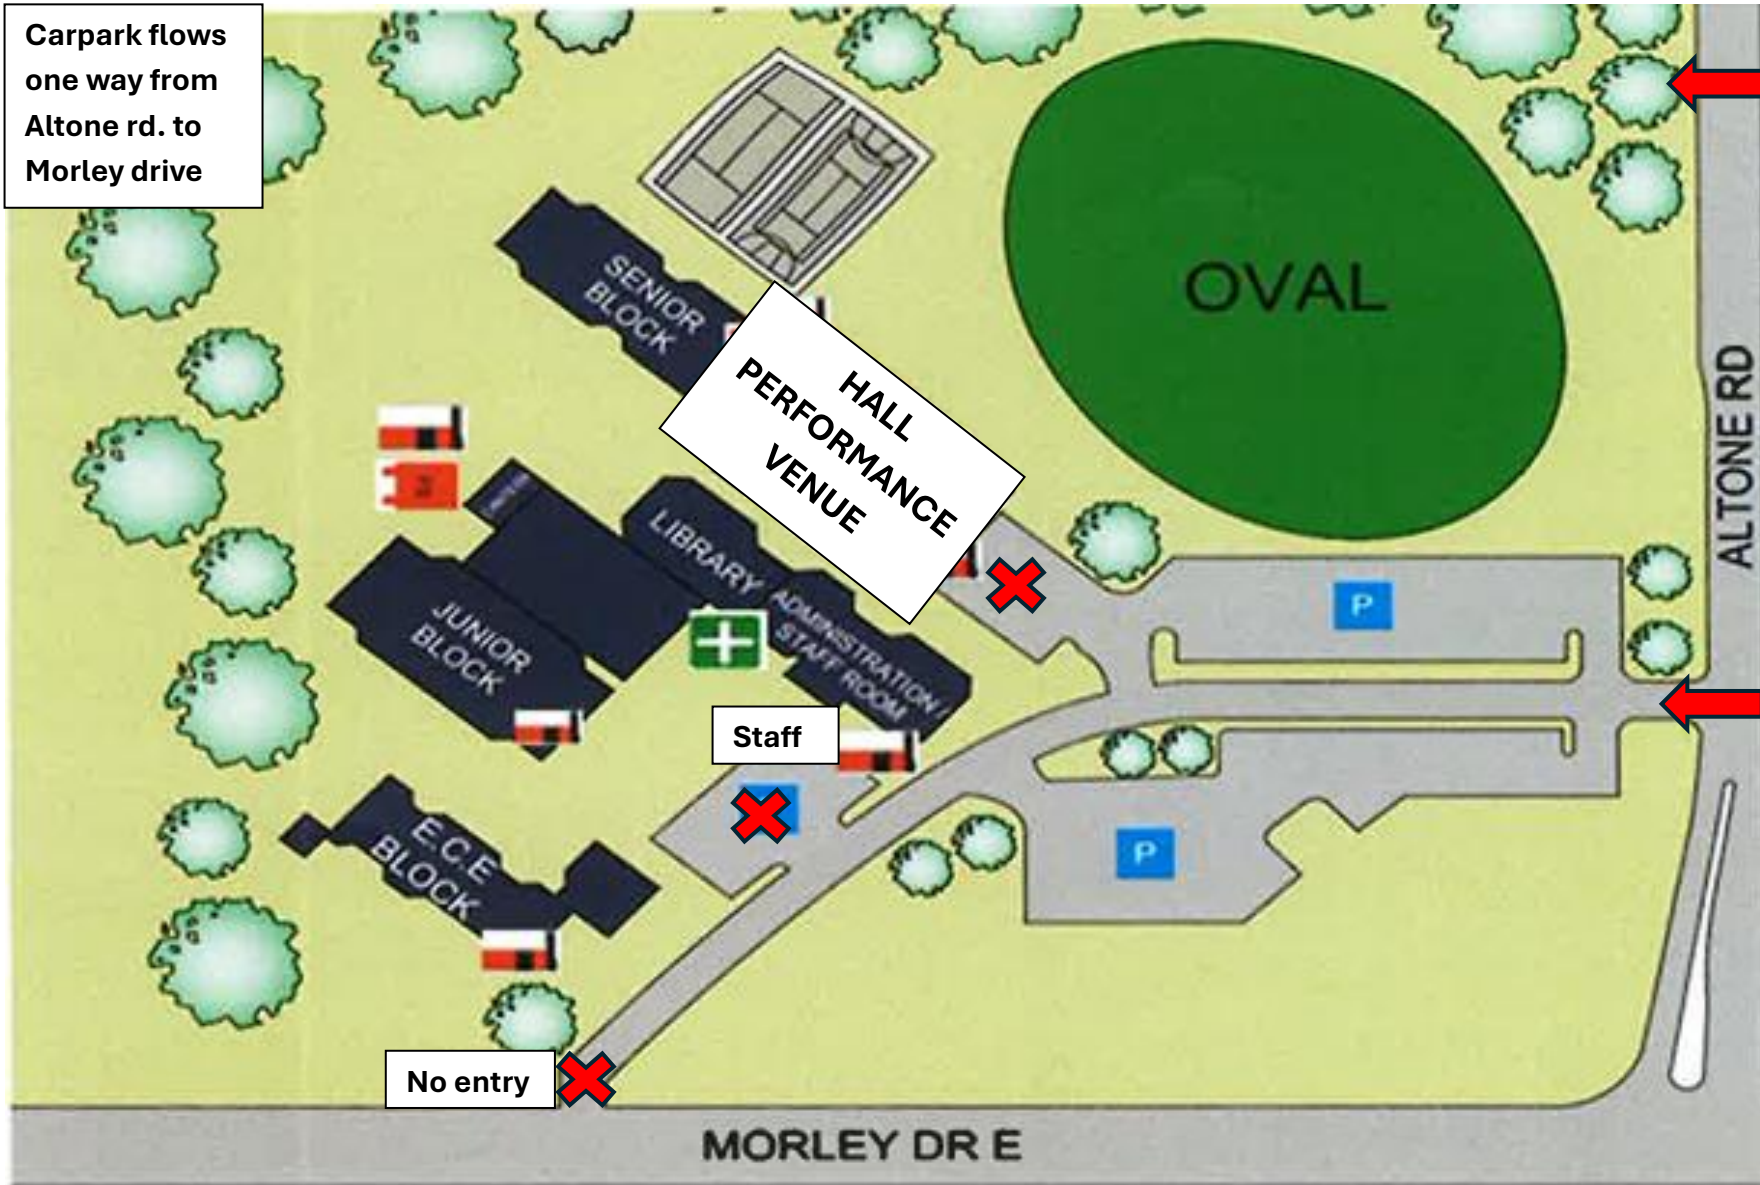

Good Shepherd Catholic School

Parking Map

Carpark flows one way from Altone rd. to Morley drive

Oval overflow parking entrance (ONLY OPEN IF NEEDED)

Parking Entrance Altone Road

No entry

Staff

MORLEY DR E

ALTONE RD

OVAL

SENIOR BLOCK

JUNIOR BLOCK

E.C.E. BLOCK

LIBRARY ADMINISTRATION STAFF ROOM

HALL PERFORMANCE VENUE

P