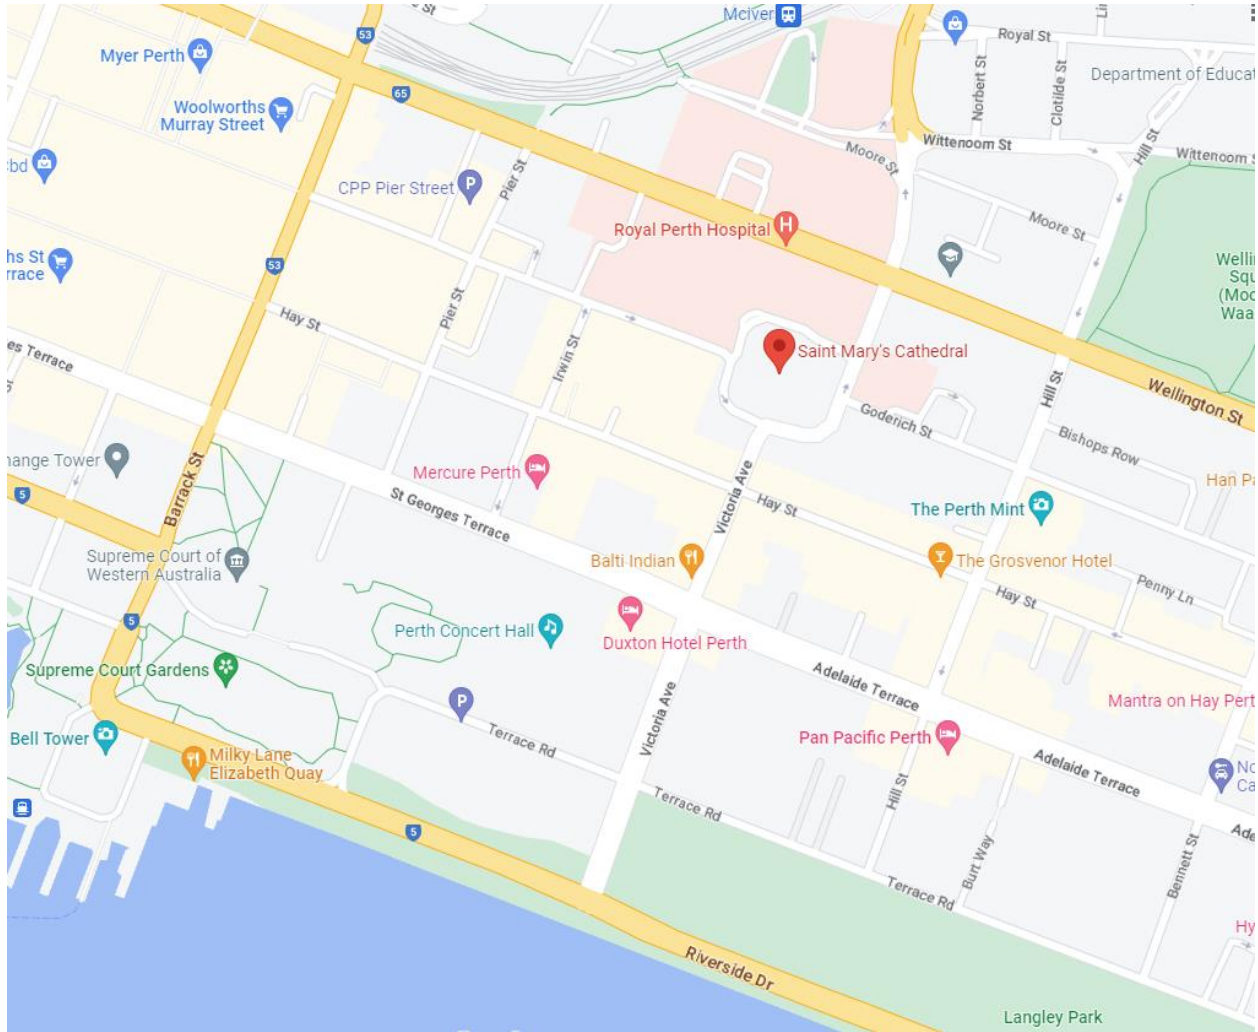

# St Mary's Cathedral - Location Map

41 Victoria Square  
Perth WA 6000

Parking for parents is available in the Cathedral lower car park and the following public car parks:

Fire station – 1 Murray Street and Hay Street

Pier Street – 87-89 Pier Street

Hay Street East - 262 Hay Street

Goderich Street - 133 Goderich Street