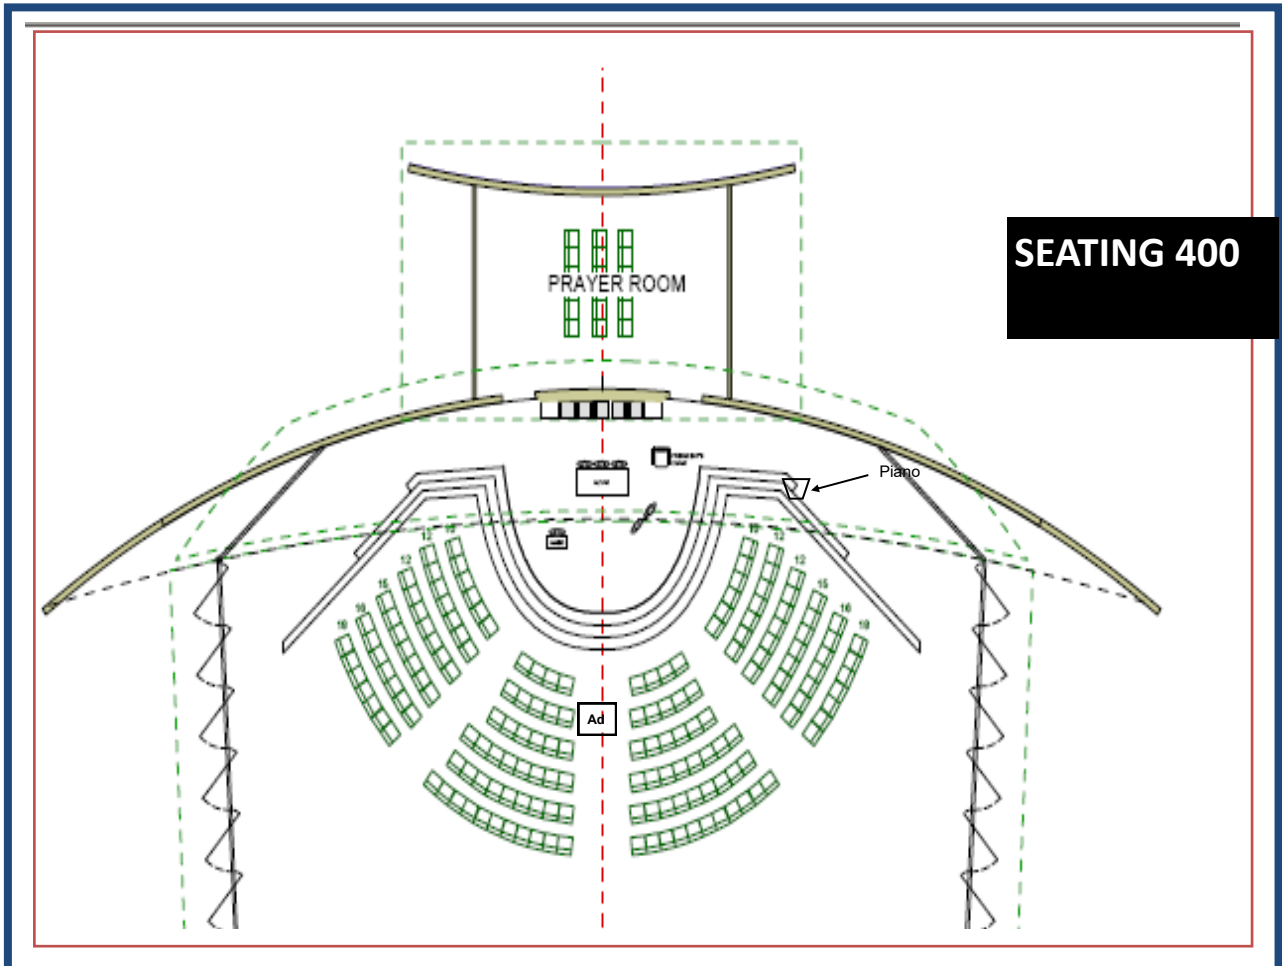

CHAPEL OF ST BRIGID

MERCY COLLEGE

Cnr Beach Road & Mirrabooka Avenue, Koondoola

- Steps are 16-17cm high and 35cm deep
- There are the four stairs leading down to the carpet area and we will have about 4 metres space available at the front of the altar.
- Distance of 5m from steps to first row seats
- The width of the altar is 6 metres
- The space in front of the alter (semi-circle) is 3 metres in the middle.