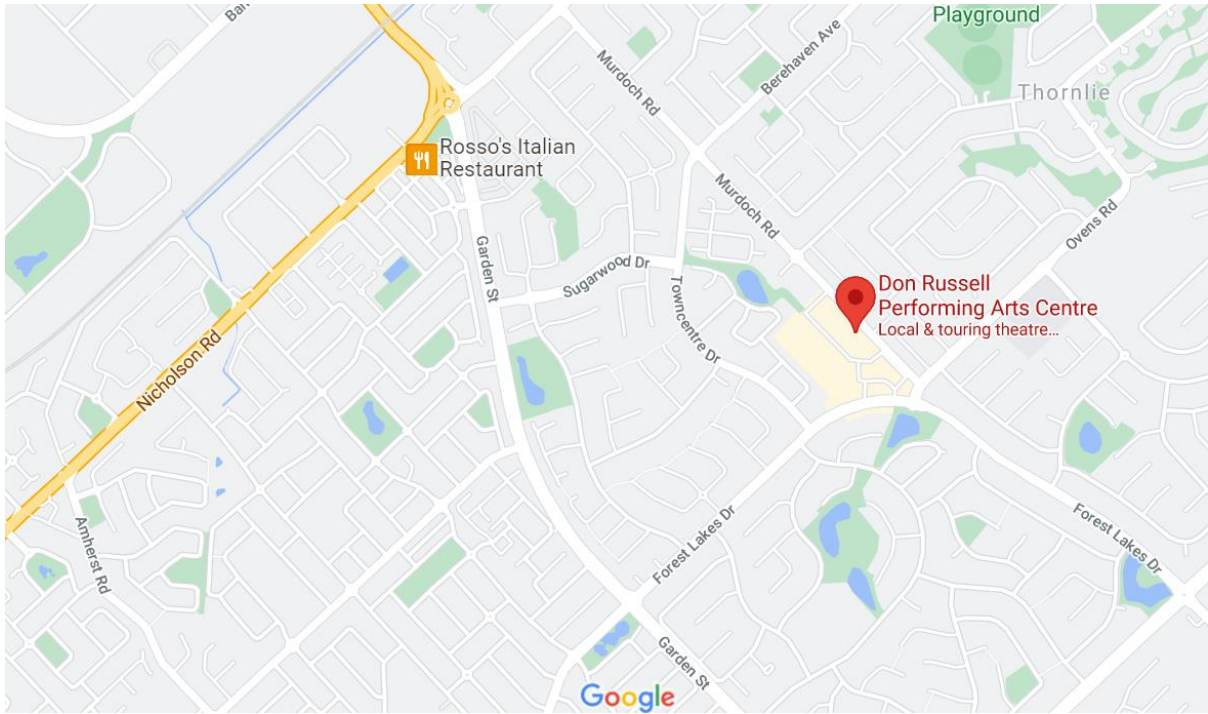

LOCATION MAP

Don Russell Performing Arts Centre

Lot 13 Murdoch Road
THORNLIE WA 6108

Parking available at the Forest Lakes Shopping Centre