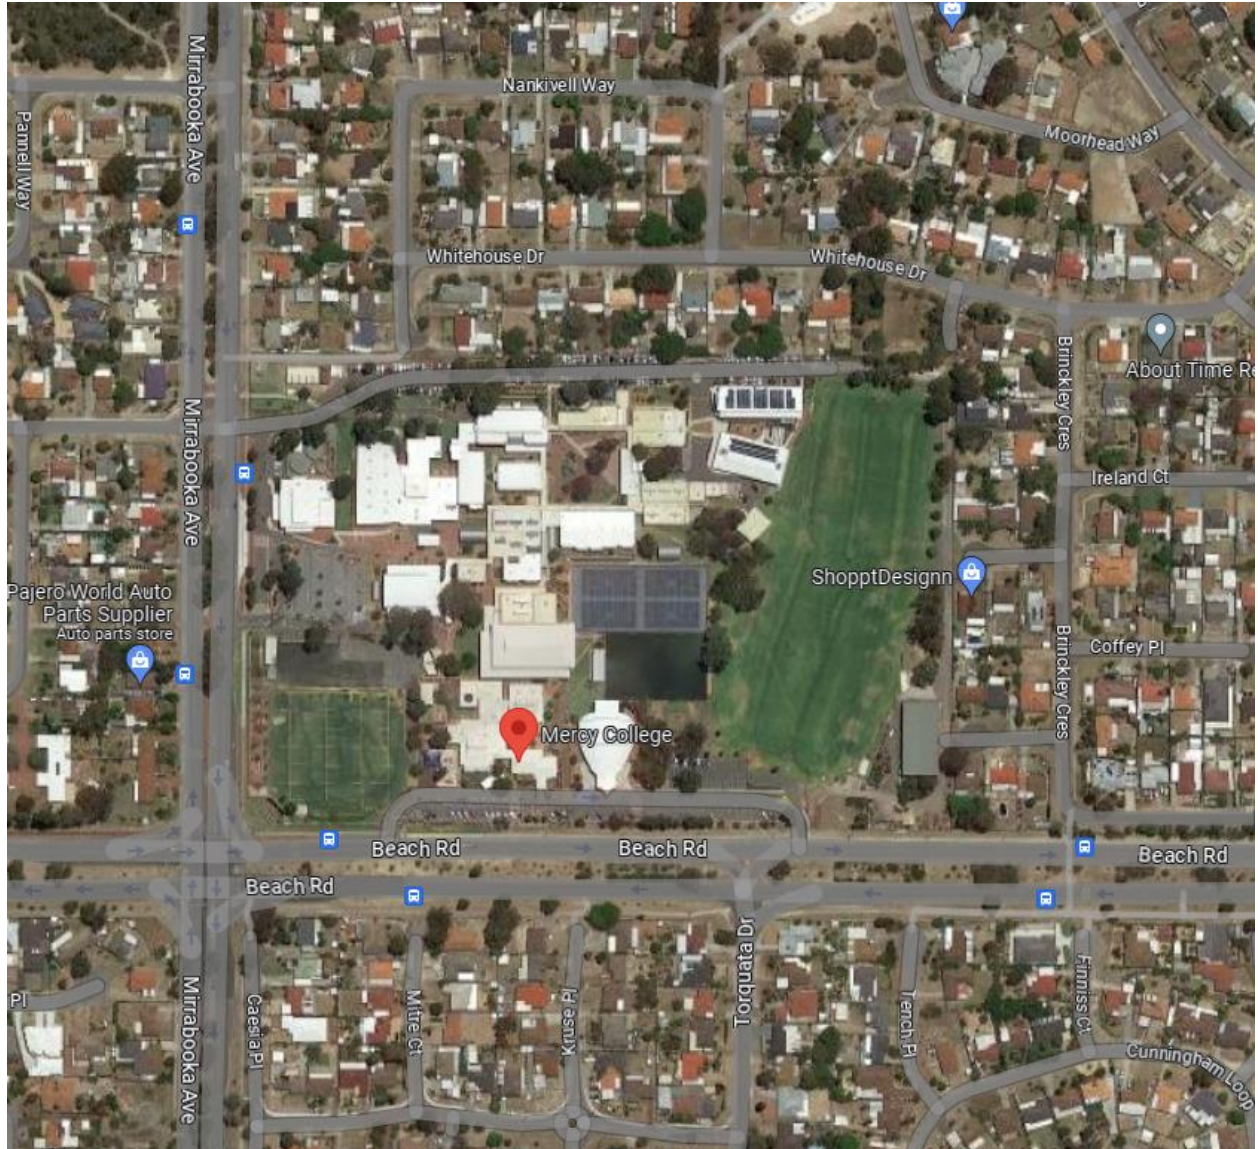

## Chapel of St Brigid, Mercy College – Location Map

Mirrabooka Ave &, Beach Road  
Koondoola, WA 6064

### Parking

**Parents/Visitors** should use the car park at Beach Road which is adjacent to the Chapel.

**NO CARS SHOULD PARK ALONG THE STREET VERGE ON BEACH ROAD.**

**Buses** should drop students off at the Chapel via the Beach Road car park. Buses should then exit the College and drive around the block and park in the bus embayment area off Mirrabooka Avenue. They may wait there until the performance concludes then drive around to Beach Road when students are ready to be picked up.